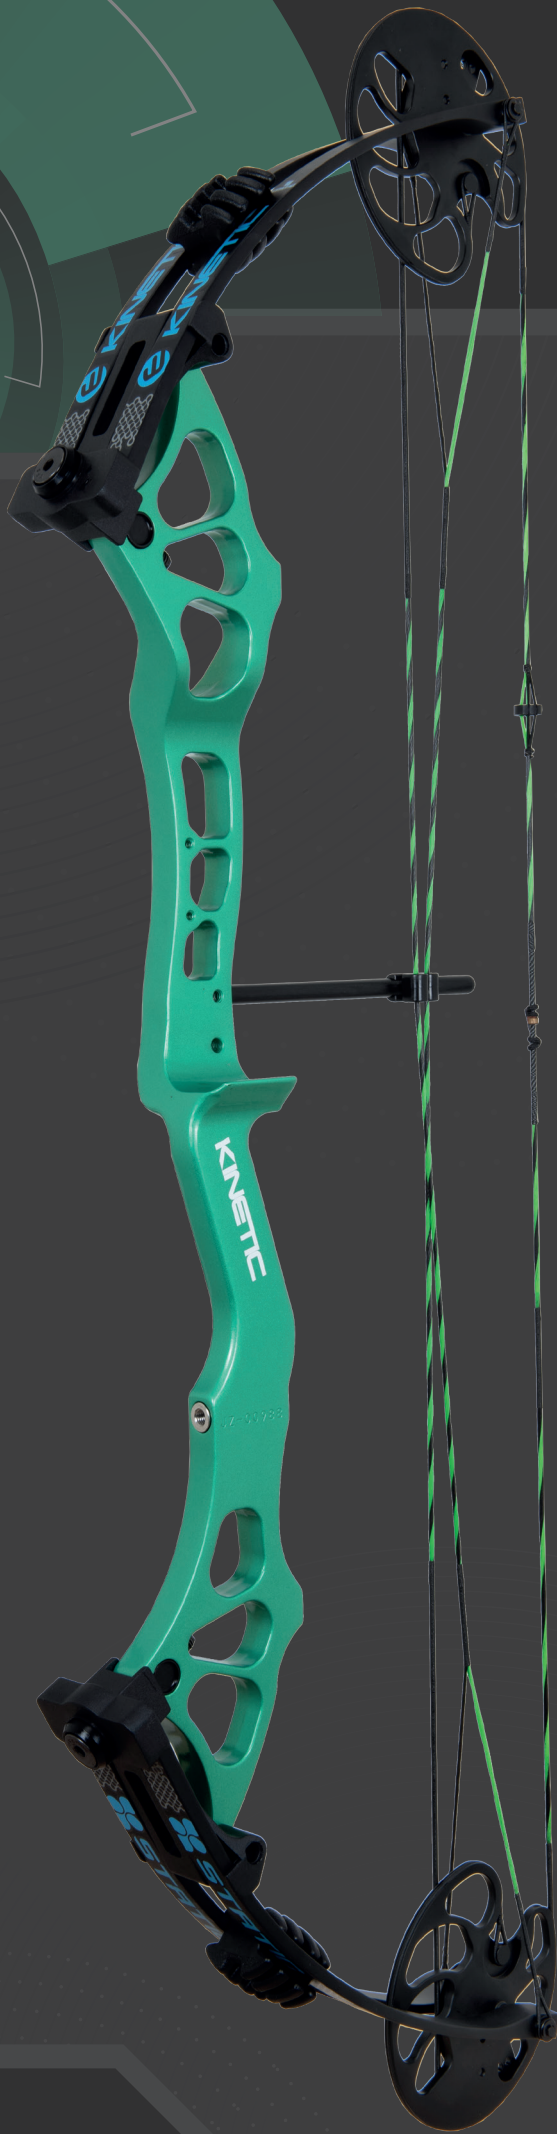

KINETIC

STATIC - COMPOUND BOW

KINETIC - STATIC - compound bow	
Speed	312fps
Draw weight	25-40lbs / 35-50lbs / 45-60lbs
Draw length	18-32"
Net weight	4.1lbs
Axle to axle	35"
Let off	70%
Colors	5

FEATURES:

- > 6061 full CNC cams
- > Gordon USA limbs
- > CNC upgraded die-casting riser
- > BCY strings
- > Independent limb pocket system
- > High grade paint finishing
- > Right hand only

DRAW WEIGHT - DRAW LENGTH						
MODULE POSITION	ACTUAL DRAW LENGTH	IBO DRAW LENGTH	PEAK DRAW WEIGHT(lbs)			IBO ARROW SPEED
1	30.12"	31.88"	40	50	60	312.2 fps
2	29.06"	30.81"	39.3	49.1	58.9	310.4 fps
3	28.15"	29.9"	38.4	48	57.6	311 fps
4	27.05"	29.8"	37.6	47	56.3	303.5 fps
5	25.94"	27.69"	36.6	45.8	54.9	299.3 fps
6	24.8"	26.55"	35.4	44.2	53.1	296.1 fps
7	23.62"	25.37"	33.8	42.3	50.7	294 fps
8	22.44"	24.19"	31.6	39.5	47.3	291 fps
9	21.22"	22.97"	28.9	36.1	43.3	290.4 fps
10	20"	21.75"	25.9	32.3	38.8	291.2 fps
11	18.74"	20.49"	23	28.8	34.5	290.5 fps
12	17.6"	19.35"	22.8	28.4	34.1	295.3 fps
13	16.54"	18.29"	22.6	28.3	33.9	290.1 fps